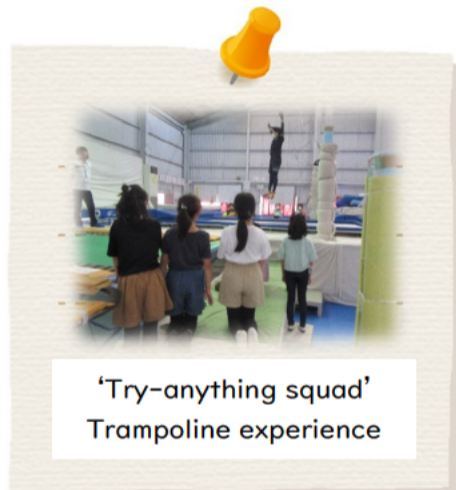

~ Pictures from past program activities ~